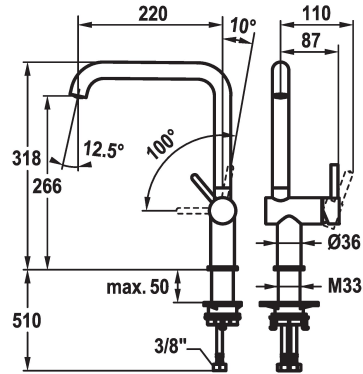

KWC BEVO E Lever mixer - Kitchen

Modell-Linie: BEVO E | 10.531.012.700FL
Taps | Manual taps

KWC-No.

125346
stainless steel, A 220, flexible connection hoses

125347
industrial black, A 220, flexible connection hoses

- * KWC cartridge S 25
- with ceramic discs
- flow rate and temperature continuously variable
- * Flexible connection hoses 3/8"
- * QuickInstallation - Fastening via threaded connection with locking screws
- * Mounting hole size ø35 mm

Technical Data

Spray: Flow rate	6.4 l/min (3 bar)
Connection	Flexible connection hoses
Spout	swivel
Handling	side lever
Color code	stainless steel
Installation type	Pillar installation
Faucet_typ	Lever mixer
Dimension Height	318
Acoustic group	I
Projection A	A 220
Energy label	A
Dimension Water outlet	266
material	stainless steel

Spray: Flow rate	6.4 l/min (3 bar)
Connection	Flexible connection hoses
Spout	swivel
Handling	side lever
Color code	stainless steel
Installation type	Pillar installation
Faucet_typ	Lever mixer
Dimension Height	318
Acoustic group	I
Projection A	A 220
Energy label	A
Dimension Water outlet	266
material	stainless steel