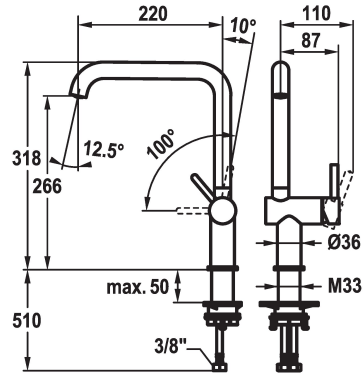

KWC BEVO E Lever mixer - Kitchen

Modell-Linie: BEVO E | 10.531.012.700FL
Taps | Manual taps

KWC-No.

125346
stainless steel, A 220, flexible connection hoses

125347
industrial black, A 220, flexible connection hoses

- * KWC cartridge S 25
- with ceramic discs
- flow rate and temperature continuously variable
- * Flexible connection hoses 3/8"
- * QuickInstallation - Fastening via threaded connection with locking screws
- * Mounting hole size ø35 mm

Technical Data

Spray: Flow rate

6.4 l/min (3 bar)

Connection

Flexible connection hoses

Spout

swivel

Handling

266

material

stainless steel

Spare Parts

KWC BEVO E
Lever mixer - Kitchen

Modell-Linie: BEVO E | 10.531.012.700FL
Taps | Manual taps

**Service key Neoperl © Caché ©, JR, 21
mm, red**

639017
Z.635.215
