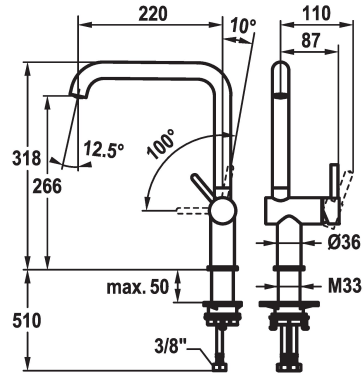

## KWC BEVO E

Lever mixer - Kitchen

Modell-Linie: BEVO E | 10.531.012.700FL

Hanat | Käsikäyttöiset hanat

### KWC-No.

**125346**

stainless steel, A 220, flexible connection hoses

**125347**

industrial black, A 220, flexible connection hoses

- \* KWC cartridge S 25
- with ceramic discs
- flow rate and temperature continuously variable
- \* Flexible connection hoses 3/8"
- \* QuickInstallation - Fastening via threaded connection with locking screws
- \* Mounting hole size ø35 mm

Measure\_Height

G\_Acoustic group

Projection\_A

EnergyLabelCH

ATT-KWC-MASS-WASSERAUSTRITT

Materiali

lviCode

6.4 l/min (3 bar)