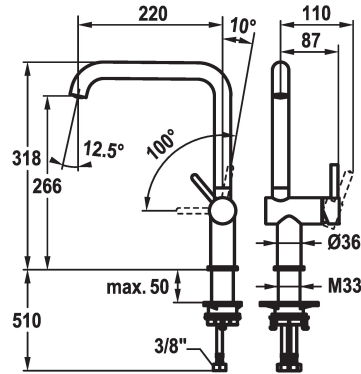

KWC BEVO E Lever mixer - Kitchen

Modell-Linie: BEVO E | 10.531.012.700FL
Armatura umywalkowa | Armatura jednouchwytywa

KWC-No.

125346
stainless steel, A 220, flexible connection hoses

125347
industrial black, A 220, flexible connection hoses

- * Lever mixer
- * Lever installation only possible on the right side
- Child safety: cold water flow in lever position towards the front
- * TouchProtect - anti-scald protection thanks to the "double skin" principle
- * Swivel spout 150°
- Neoperl® Caché® laminar
- * OptimalSpace - ample space for washing or working

ATT-KWC-FARBCODE

stainless steel

industrial black

NEW

- * KWC cartridge S 25
- with ceramic discs
- flow rate and temperature continuously variable
- * Flexible connection hoses 3/8"
- * QuickInstallation - Fastening via threaded connection with locking screws
- * Mounting hole size ø35 mm

6.4 l/min (3 bar)
Flexible_Anschlusschläuche
schwenkbar
seitenbedient
stainless steel
Standmontage
Hebelmischer
318
I
A220
A
266
ROSTFREIER_STAHL

Części zamienne

KWC BEVO E

Lever mixer - Kitchen

Modell-Linie: BEVO E | 10.531.012.700FL