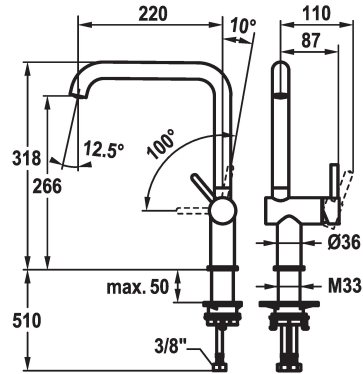

KWC BEVO E

Lever mixer - Kitchen

Modell-Linie: BEVO E | 10.531.012.751FL
Umyvadlové armatury | Hydraulické armatury

KWC-No.

125346
stainless steel, A 220, flexible connection hoses

125347
industrial black, A 220, flexible connection hoses

- * Lever mixer
- * Lever installation only possible on the right side
- Child safety: cold water flow in lever position towards the front
- * TouchProtect - anti-scald protection thanks to the "double skin" principle
- * Swivel spout 150°
- Neoperl® Caché® laminar
- * OptimalSpace - ample space for washing or working

ATT-KWC-FARBCODE

stainless steel

industrial black

NEW

- * KWC cartridge S 25
- with ceramic discs
- flow rate and temperature continuously variable
- * Flexible connection hoses 3/8"
- * QuickInstallation - Fastening via threaded connection with locking screws
- * Mounting hole size ø35 mm

Measure_Height

G_Acoustic group

Projection_A

EnergyLabelCH

ATT-KWC-MASS-WASSERAUSTRITT

Material

6.4 l/min (3 bar)

Flexible_Anschlusschläuche