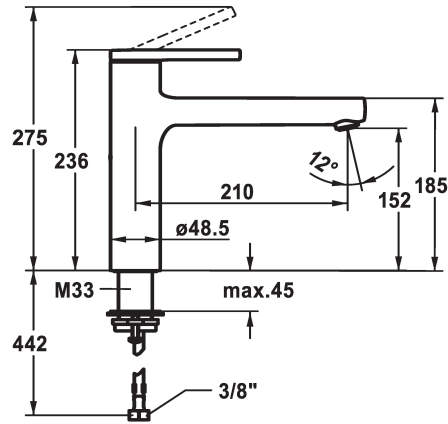

KWC AVA 2.0 Lever mixer - Kitchen

Modell-Linie: AVA 2.0 | 10.461.022.177FL
Umyvadlové armatury | Hydraulické armatury

KWC-No.

125361
chromeline, A 210, flexible connection hoses

125362
matt black, A 210, flexible connection hoses

125363
brushed steel, A 210, flexible connection hoses

- * Swivel spout 150°
- Neoperl® Cascade® SLC
- * KWC cartridge M 35 S
- with ceramic discs
- flow rate and temperature continuously variable

ATT-KWC-FARBCODE

chromeline

matt black

brushed steel

- temperature limitation
- * Flexible connection hoses 3/8"
- * QuickInstallation - Fastening via threaded connection with locking screws
- * Mounting hole size ø35 mm

Measure_Height

G_Acoustic group

Projection_A

EnergyLabelCH

ATT-KWC-MASS-WASSERAUSTRITT

Material

11 l/min (3bar)

Flexible_Anschlusschläuche