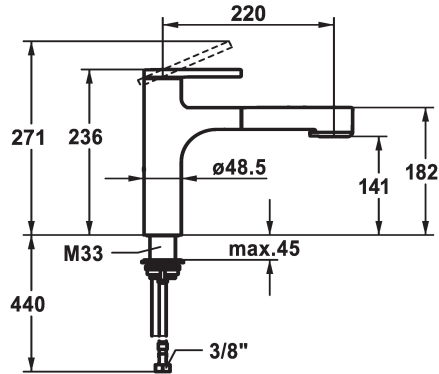

KWC AVA 2.0 Lever mixer - Kitchen

Modell-Linie: AVA 2.0 | 10.461.032.000FL
Umyvadlové armatury | Hydraulické armatury

KWC-No.

125364
chromeline, A 220, flexible connection hoses

125365
matt black, A 220, flexible connection hoses

125366
brushed steel, A 220, flexible connection hoses

ATT-KWC-FARBCODE

chromeline

matt black

brushed steel

- * TouchProtect - anti-scald protection thanks to the "double skin" principle
- * Intrinsicly safe against backflow
- * Pull-out spray
 - SprayClean - easy to clean and actively prevents limescale buildup
 - up to 600 mm pull-out length
 - TripleClean - Normal, soft, and power stream modes
 - hose surface to fit faucet surface
 - QuickConnect - Simple hose connection system

- * Hose guide, swivelling 120°
- * EasyLock - a pull-out spray that easily slides back into place
- * KWC cartridge M 35 S
 - with ceramic discs
 - flow rate and temperature continuously variable
 - temperature limitation
- * Flexible connection hoses 3/8"
- * QuickInstallation - Fastening via threaded connection with locking screws
- * Mounting hole size ø35 mm

Installation_type

Faucet_typ

Measure_Height

G_Acoustic group

Projection_A

EnergyLabelCH

ATT-KWC-MASS-WASSERAUSTRITT

Material