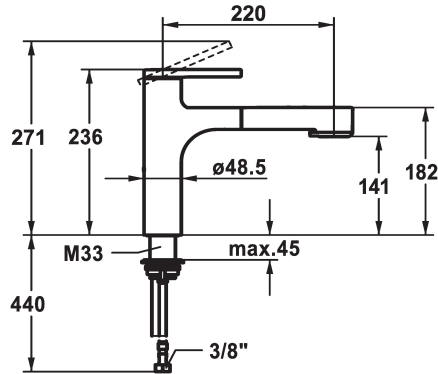

KWC AVA 2.0 Lever mixer - Kitchen

Modell-Linie: AVA 2.0 | 10.461.032.000FL
Armatura umywalkowa | Armatura jednouchwytywa

KWC-No.

125364
chromeline, A 220, flexible connection hoses

125365
matt black, A 220, flexible connection hoses

125366
brushed steel, A 220, flexible connection hoses

ATT-KWC-FARBCODE

chromeline

matt black

brushed steel

- * TouchProtect - anti-scald protection thanks to the "double skin" principle
- * Intrinsicly safe against backflow
- * Pull-out spray
 - SprayClean - easy to clean and actively prevents limescale buildup
 - up to 600 mm pull-out length
 - TripleClean - Normal, soft, and power stream modes
 - hose surface to fit faucet surface
 - QuickConnect - Simple hose connection system

- * Hose guide, swivelling 120°
- * EasyLock - a pull-out spray that easily slides back into place
- * KWC cartridge M 35 S
 - with ceramic discs
 - flow rate and temperature continuously variable
 - temperature limitation
- * Flexible connection hoses 3/8"
- * QuickInstallation - Fastening via threaded connection with locking screws
- * Mounting hole size ø35 mm

Installation_type

Faucet_typ

Dimension Height

G_Acoustic group

Projection_A

EnergyLabelCH

ATT-KWC-MASS-WASSERAUSTRITT

Material