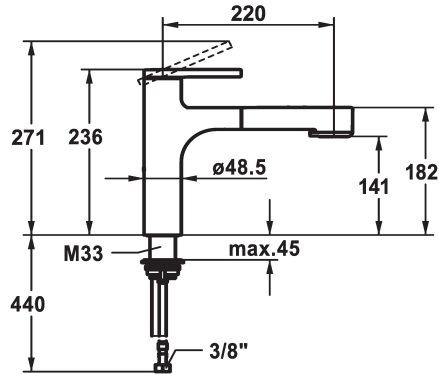

KWC AVA 2.0 Lever mixer - Kitchen

Modell-Linie: AVA 2.0 | 10.461.032.000FL
Kranar | Hydraulické armatúry

KWC-No.

125364
chromeline, A 220, flexible connection hoses

125365
matt black, A 220, flexible connection hoses

125366
brushed steel, A 220, flexible connection hoses

ATT-KWC-FARBCODE

chromeline

matt black

brushed steel

- * TouchProtect - anti-scald protection thanks to the "double skin" principle
- * Intrinsicly safe against backflow
- * Pull-out spray
 - SprayClean - easy to clean and actively prevents limescale buildup
 - up to 600 mm pull-out length
 - TripleClean - Normal, soft, and power stream modes
 - hose surface to fit faucet surface
 - QuickConnect - Simple hose connection system

- * Hose guide, swivelling 120°
- * EasyLock - a pull-out spray that easily slides back into place
- * KWC cartridge M 35 S
 - with ceramic discs
 - flow rate and temperature continuously variable
 - temperature limitation
- * Flexible connection hoses 3/8"
- * QuickInstallation - Fastening via threaded connection with locking screws
- * Mounting hole size ø35 mm

Installation_type

Faucet_typ

Measure_Height

G_Acoustic group

Projection_A

EnergyLabelCH

ATT-KWC-MASS-WASSERAUSTRITT

Material