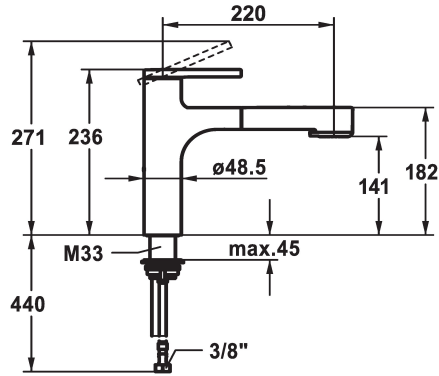

KWC AVA 2.0 Lever mixer - Kitchen

Modell-Linie: AVA 2.0 | 10.461.032.176FL
Taps | Manual taps

KWC-No.

125364
chromeline, A 220, flexible connection hoses

125365
matt black, A 220, flexible connection hoses

125366
brushed steel, A 220, flexible connection hoses

Color code

chrome

matt black

brushed steel

- * TouchProtect - anti-scald protection thanks to the "double skin" principle
- * Intrinsicly safe against backflow
- * Pull-out spray
 - SprayClean - easy to clean and actively prevents limescale buildup
 - up to 600 mm pull-out length
 - TripleClean - Normal, soft, and power stream modes
 - hose surface to fit faucet surface
 - QuickConnect - Simple hose connection system

- * Hose guide, swivelling 120°
- * EasyLock - a pull-out spray that easily slides back into place
- * KWC cartridge M 35 S
 - with ceramic discs
 - flow rate and temperature continuously variable
 - temperature limitation
- * Flexible connection hoses 3/8"
- * QuickInstallation - Fastening via threaded connection with locking screws
- * Mounting hole size ø35 mm

Technical Data

Flow rate needle spray
Flow rate normal spray
Connection
Spout
Handling
Kitchen_spray
Color code
Installation_type
Faucet_typ
Dimension Height
G_Acoustic group
Projection_A
Energy Label
Dimension Water outlet
material