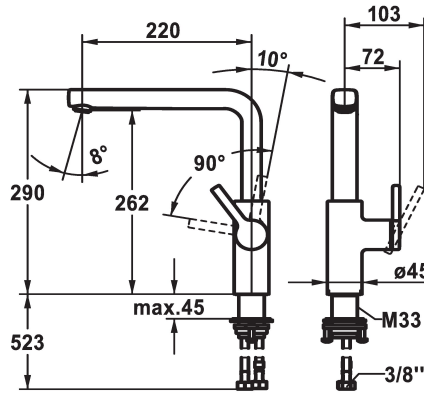

KWC AVA 2.0 Lever mixer - Kitchen

Modell-Linie: AVA 2.0 | 10.461.012.000FL
Taps | Manual taps

KWC-No.

125370
chromeline, A 220, flexible connection hoses

125371
matt black, A 220, flexible connection hoses

125372
brushed steel, A 220, flexible connection hoses

Color code

chrome

matt black

brushed steel

- * Lever installation only possible on the right side
- Child safety: cold water flow in lever position towards the front
- * gap between wall and centre of mounting hole min. 20 mm
- * SwivelStop - swivel spout 150°, extensible to 360°
- Neoperl® Cascade® SLC
- * OptimalSpace - ample space for washing or working
- * KWC cartridge M 35 S
- with ceramic discs

- flow rate and temperature continuously variable
- temperature limitation
- * Flexible connection hoses 3/8"
- * QuickInstallation - Fastening via threaded connection with locking screws
- * Mounting hole size ø35 mm
- * To be ordered separately (optional or if necessary):
- Swivel range limited to 120° Z.538.320

Technical Data

Flow rate
Connection
Spout
Handling
Color code
Installation_type
Faucet_typ
Design
Dimension Height
G_Acoustic_group
Projection_A
Energy Label
Dimension Water outlet
material

11.7 l/min (3bar)
Flexible connection hoses
swivel
side lever
chrome
Pillar installation
Lever mixer
L-Spout
290
l
A 220
B
262
Brass