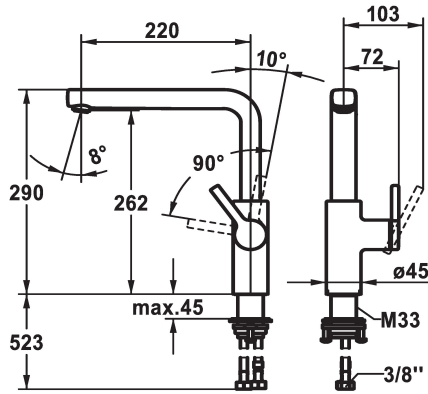

### KWC-No.

**125370**  
chromeline, A 220, flexible connection hoses

**125371**  
matt black, A 220, flexible connection hoses

**125372**  
brushed steel, A 220, flexible connection hoses

### Color code

chrome

matt black

brushed steel

- \* Lever installation only possible on the right side
- Child safety: cold water flow in lever position towards the front
- \* gap between wall and centre of mounting hole min. 20 mm
- \* SwivelStop - swivel spout 150°, extensible to 360°
- Neoperl® Cascade® SLC
- \* OptimalSpace - ample space for washing or working
- \* KWC cartridge M 35 S
- with ceramic discs

- flow rate and temperature continuously variable
- temperature limitation
- \* Flexible connection hoses 3/8"
- \* QuickInstallation - Fastening via threaded connection with locking screws
- \* Mounting hole size ø35 mm
- \* To be ordered separately (optional or if necessary):
- Swivel range limited to 120° Z.538.320

### Technical Data

Flow rate
Connection
Spout
Handling
Color code
Installation_type
Faucet_typ
Design
Dimension Height
G_Acoustic_group
Projection_A
Energy Label
Dimension Water outlet
material

11.7 l/min (3bar)
Flexible connection hoses
swivel
side lever
matt black
Pillar installation
Lever mixer
L-Spout
290
I
A 220
B
262
Brass