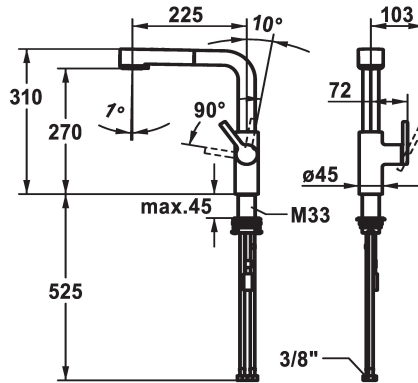

KWC AVA 2.0 Lever Mixer - kitchen

Modell-Linie: AVA 2.0 | 10.461.002.000FL
Taps | Manual taps

KWC-No.

125373
chromeline, A 225, flexible connection hoses

125374
matt black, A 225, flexible connection hoses

125375
brushed steel, A 225, flexible connection hoses

Color code

chrome

matt black

brushed steel

- * Lever installation only possible on the right side
- Child safety: cold water flow in lever position towards the front
- * gap between wall and centre of mounting hole min. 20 mm
- * TouchProtect - anti-scald protection thanks to the "double skin" principle
- * Intrinsicly safe against backflow
- * Pull-out spray
 - SprayClean - easy to clean and actively prevents limescale buildup
 - up to 600 mm pull-out length
 - TripleClean - Normal, soft, and power stream modes
 - hose surface to fit faucet surface
 - QuickConnect - Simple hose connection system

- * Hose guide, swivelling 150°
- * EasyLock - a pull-out spray that easily slides back into place
- * OptimalSpace - ample space for washing or working
- * KWC cartridge M 35 S
 - with ceramic discs
 - flow rate and temperature continuously variable
 - temperature limitation
- * Flexible connection hoses 3/8"
- * QuickInstallation - Fastening via threaded connection with locking screws
- * Mounting hole size ø35 mm
- * To be ordered separately (optional or if necessary):
 - Swivel range limited to 120° Z.538.320

Technical Data

Flow rate needle spray

9 l/min (3 bar)

Flow rate normal spray

8 l/min (3 bar)

Connection

Flexible connection hoses

Spout