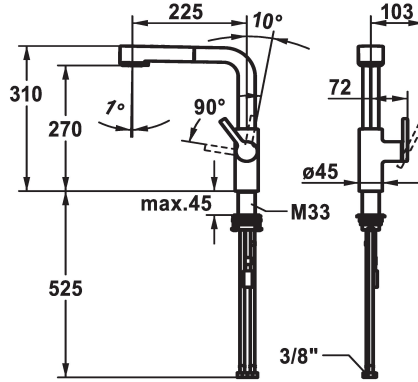

## KWC AVA 2.0

Lever mixer

Modell-Linie: AVA 2.0 | 10.461.002.177FL

Taps | Manual taps

### Color code

chrome

matt black

brushed steel

**NEW**

- \* Lever installation only possible on the right side
- Child safety: cold water flow in lever position towards the front
- \* gap between wall and centre of mounting hole min. 20 mm
- \* TouchProtect - anti-scald protection thanks to the "double skin" principle
- \* Intrinsicly safe against backflow
- \* Pull-out spray
  - SprayClean - easy to clean and actively prevents limescale buildup
  - up to 600 mm pull-out length
  - TripleClean - Normal, soft, and power stream modes
  - hose surface to fit faucet surface
  - QuickConnect - Simple hose connection system

- \* Hose guide, swivelling 150°
- \* EasyLock - a pull-out spray that easily slides back into place
- \* OptimalSpace - ample space for washing or working
- \* KWC cartridge M 35 S
  - with ceramic discs
  - flow rate and temperature continuously variable
  - temperature limitation
- \* Flexible connection hoses 3/8"
- \* QuickInstallation - Fastening via threaded connection with locking screws
- \* Mounting hole size  $\varnothing 35$  mm
- \* To be ordered separately (optional or if necessary):
  - Swivel range limited to 120° Z.538.320

### Technical Data

Flow rate needle spray
Flow rate normal spray
Connection
Spout
Handling
Kitchen_spray
Color code
Installation_type
Faucet_typ
Design
Dimension Height
G_Acoustic group
Projection_A
Energy Label
Dimension Water outlet
material