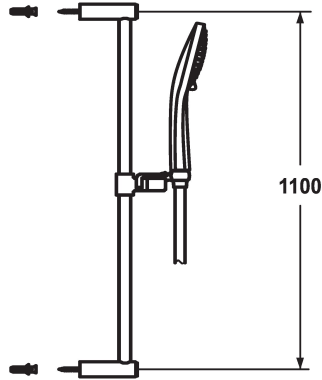

### Sliding wall bar kit fit

Modell-Linie: **SHOWERCULTURE** | 26.003.522.000

Showers | Complementary parts showers

#### KWC-No.

**125396**

chromeline, L 1100

\* Sliding wall bar kit fit

\* Ball joint bracket, elevation adjustment lockable

\* Tube diameter 18 mm

\* The sliding wall bar can be shortened to any individual length as required

\* Cleaning-friendly faceplate

\* Scope of delivery:

- Hand shower KWC FIT-E trio 26.000.132.000

- Shower hose 1600 mm, plastic

- KWC sliding wall bar FIT easy 26.000.507.000 (L1100)

#### Technical Data

Color code

chromeline

Faucet\_typ

Gram/Cubic Centimeter

Measure Lenght

L 1100

material