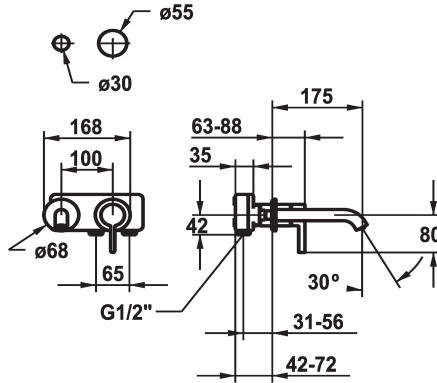

KWC BEVO

Trim kit - Lever mixer - Basin

Modell-Linie: BEVO | 11.422.063.176

Umyvadlové armatury | Hydraulické armatury

KWC-No.
125190 chromeline, A 175, Trim kit
125191 chromeline, A 225, Trim kit
125399 matt black, A 175, Trim kit
125400 matt black, A 225, Trim kit
125401 brushed steel, A 175, Trim kit
125402 brushed steel, A 225, Trim kit

ATT-KWC-FARBCODE	Projection_A
chromeline	A175
chromeline	A225
brushed steel	A175
brushed steel	A225

- * Trim kit Lever mixer
- * EcoProtect - water-saving device
- * Fixed spout
- Neoperl® Caché® CS, Coin Slot
- * OptimalSpace - ample space for washing or working
- * KWC cartridge M 35 H

- with ceramic discs
- flow rate and temperature continuously variable
- * To be ordered separately:
- Unit for concealed installation ½" 39.001.401.931
- * To be ordered separately (optional or if necessary):
- Extension set 20 mm Z.536.333

Technické údaje

A_Spout_Spray
ATT-KWC-AUSLAUF
ATT-KWC-DURCHMESSER
Handling
ATT-KWC-FARBCODE
Installation_type
Faucet_typ
G_Acoustic_group
ATT-KWC-UNTERPUTZ
Projection_A
EnergyLabelCH

5 l/min (3 bar)
fixovaná
168x68
0,2
matt black
montáž na stěnu
01
yes
0,2
A175
A