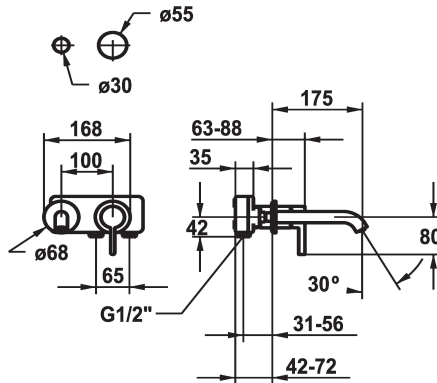

KWC BEVO Trim kit - Lever mixer - Basin

Modell-Linie: BEVO | 11.422.063.176
Taps | Manual taps

KWC-No.
125190 chromeline, A 175, Trim kit
125191 chromeline, A 225, Trim kit
125399 matt black, A 175, Trim kit
125400 matt black, A 225, Trim kit
125401 brushed steel, A 175, Trim kit
125402 brushed steel, A 225, Trim kit

Color code	Projection A
chromeline	A 175
chromeline	A 225
brushed steel	A 175
brushed steel	A 225

- * Trim kit Lever mixer
- * EcoProtect - water-saving device
- * Fixed spout
- Neoperl® Caché® CS, Coin Slot
- * OptimalSpace - ample space for washing or working
- * KWC cartridge M 35 H

- with ceramic discs
- flow rate and temperature continuously variable
- * To be ordered separately:
- Unit for concealed installation ½" 39.001.401.931
- * To be ordered separately (optional or if necessary):
- Extension set 20 mm Z.536.333

Technical Data
Flow rate
Spout
Diameter
Handling
Color code
Installation type
Faucet_typ
Acoustic group
Concealed unit
Projection A
Energy label

5 l/min (3 bar)
fixed
168 x 68
3
matt black
Wall mounted
Basin1
yes
3
A 175
A