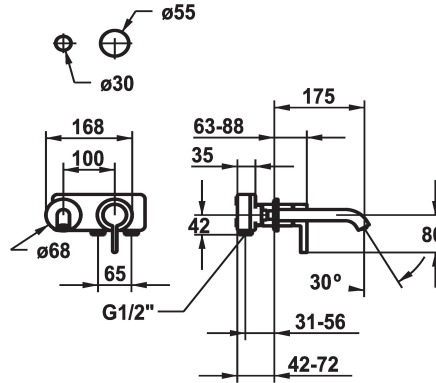

KWC BEVO

Trim kit - Lever mixer - Basin

Modell-Linie: BEVO | 11.422.063.176

Hanat | Käsitönnöiset hanat

KWC-No.
125190 chromeline, A 175, Trim kit
125191 chromeline, A 225, Trim kit
125399 matt black, A 175, Trim kit
125400 matt black, A 225, Trim kit
125401 brushed steel, A 175, Trim kit
125402 brushed steel, A 225, Trim kit

ATT-KWC-FARBCODE	Projection_A
chromeline	A175
chromeline	A225
brushed steel	A175
brushed steel	A225

- * Trim kit Lever mixer
- * EcoProtect - water-saving device
- * Fixed spout
- Neoperl® Caché® CS, Coin Slot
- * OptimalSpace - ample space for washing or working
- * KWC cartridge M 35 H

- with ceramic discs
- flow rate and temperature continuously variable
- * To be ordered separately:
- Unit for concealed installation 1/2" 39.001.401.931
- * To be ordered separately (optional or if necessary):
- Extension set 20 mm Z.536.333

Tekniset tiedot

A_Spout_Spray
Spout
Halkaisija
Handling
ATT-KWC-FARBCODE
Installation_type
Faucet_typ
G_Acoustic_group
ATT-KWC-UNTERPUTZ
Projection_A
EnergyLabelCH
IviCode

5 l/min (3 bar)
Kiinnitetty
168x68
3
matt black
Seinäasennus
01
yes
3
A175
A
0