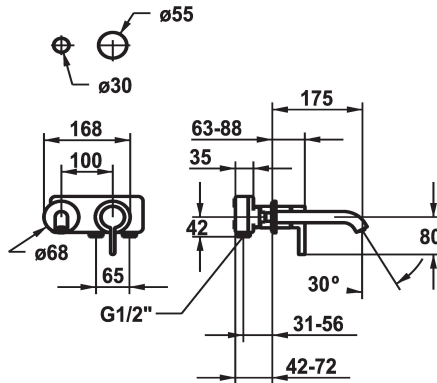

KWC BEVO

Trim kit - Lever mixer - Basin

Modell-Linie: BEVO | 11.422.063.176

Armatura umywalkowa | Armatura jednouchwytywa

KWC-No.

125190
chromeline, A 175, Trim kit

125191
chromeline, A 225, Trim kit

125399
matt black, A 175, Trim kit

Projection_A

A175

A225

A175

A225

- * Trim kit Lever mixer
- * EcoProtect - water-saving device
- * Fixed spout
- Neoperl® Caché® CS, Coin Slot
- * OptimalSpace - ample space for washing or working
- * KWC cartridge M 35 H

- with ceramic discs
- flow rate and temperature continuously variable
- * To be ordered separately:
- Unit for concealed installation ½" 39.001.401.931
- * To be ordered separately (optional or if necessary):
- Extension set 20 mm Z.536.333

Dane techniczne

A_Spout_Spray

5 l/min (3 bar)

ATT-KWC-AUSLAUF

fest

średnicy

168x68

Handling