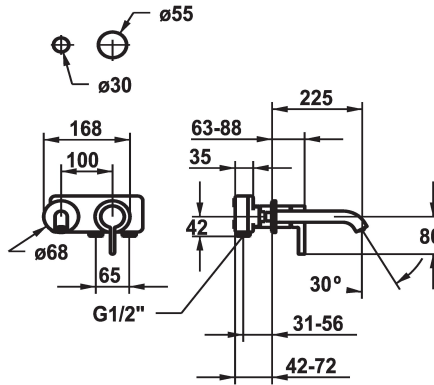

KWC BEVO

Trim kit - Lever mixer - Basin

Modell-Linie: BEVO | 11.422.064.176

Umyvadlové armatury | Hydraulické armatury

KWC-No.
125190 chromeline, A 175, Trim kit
125191 chromeline, A 225, Trim kit
125399 matt black, A 175, Trim kit
125400 matt black, A 225, Trim kit
125401 brushed steel, A 175, Trim kit
125402 brushed steel, A 225, Trim kit

ATT-KWC-FARBCODE	Projection_A
chromeline	A175
chromeline	A225
brushed steel	A175
brushed steel	A225

- * Trim kit Lever mixer
- * EcoProtect - water-saving device
- * Fixed spout
- Neoperl® Caché® CS, Coin Slot
- * OptimalSpace - ample space for washing or working
- * KWC cartridge M 35 H

- with ceramic discs
- flow rate and temperature continuously variable
- * To be ordered separately:
- Unit for concealed installation ½" 39.001.401.931
- * To be ordered separately (optional or if necessary):
- Extension set 20 mm Z.536.333

Technické údaje

A_Spout_Spray
ATT-KWC-AUSLAUF
ATT-KWC-DURCHMESSER
Handling
ATT-KWC-FARBCODE
Installation_type
Faucet_typ
G_Acoustic_group
ATT-KWC-UNTERPUTZ
Projection_A
EnergyLabelCH
Material

5 l/min (3 bar)
fixovaná
168x68
frontbedient
matt black
montáž na stěnu
Hebelmischer
I
FM-Set
A225
A
mosaz