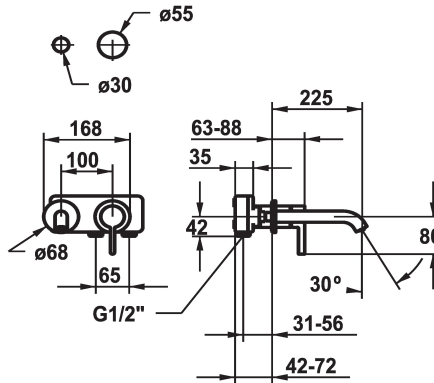

## KWC BEVO

Trim kit - Lever mixer - Basin

Modell-Linie: BEVO | 11.422.064.176

Taps | Manual taps

KWC-No.
<b>125190</b> chromeline, A 175, Trim kit
<b>125191</b> chromeline, A 225, Trim kit
<b>125399</b> matt black, A 175, Trim kit
<b>125400</b> matt black, A 225, Trim kit
<b>125401</b> brushed steel, A 175, Trim kit
<b>125402</b> brushed steel, A 225, Trim kit

Color code	Projection_A
chrome	A 175
chrome	A 225
brushed steel	A 175
brushed steel	A 225

- \* Trim kit Lever mixer
- \* EcoProtect - water-saving device
- \* Fixed spout
- Neoperl® Caché® CS, Coin Slot
- \* OptimalSpace - ample space for washing or working
- \* KWC cartridge M 35 H

- with ceramic discs
- flow rate and temperature continuously variable
- \* To be ordered separately:
- Unit for concealed installation ½" 39.001.401.931
- \* To be ordered separately (optional or if necessary):
- Extension set 20 mm Z.536.333

Technical Data
Flow rate
Spout
Diameter
Handling
Color code
Installation_type
Faucet_typ
G_Acoustic_group
Concealed_unit
Projection_A
Energy Label
material

5 l/min (3 bar)
fixed
168 x 68
front lever
matt black
Wall mounted
Lever mixer
I
Trim kit
A 225
A
Brass