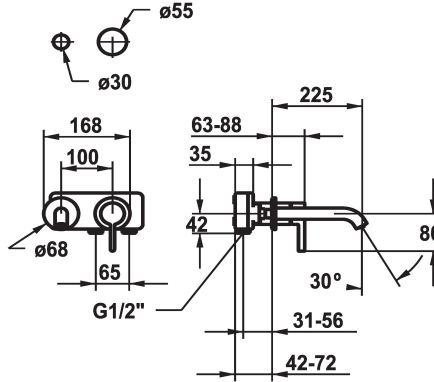

KWC BEVO

Trim kit - Lever mixer - Basin

Modell-Linie: BEVO | 11.422.064.176

Taps | Manual taps

KWC-No.
125190 chromeline, A 175, Trim kit
125191 chromeline, A 225, Trim kit
125399 matt black, A 175, Trim kit
125400 matt black, A 225, Trim kit
125401 brushed steel, A 175, Trim kit
125402 brushed steel, A 225, Trim kit

Color code	Projection A
chromeline	A 175
chromeline	A 225
brushed steel	A 175
brushed steel	A 225

- * Trim kit Lever mixer
- * EcoProtect - water-saving device
- * Fixed spout
- Neoperl® Caché® CS, Coin Slot
- * OptimalSpace - ample space for washing or working
- * KWC cartridge M 35 H

- with ceramic discs
- flow rate and temperature continuously variable
- * To be ordered separately:
- Unit for concealed installation ½" 39.001.401.931
- * To be ordered separately (optional or if necessary):
- Extension set 20 mm Z.536.333

Technical Data
Flow rate
Spout
Diameter
Handling
Color code
Installation type
Faucet_typ
Acoustic group
Concealed unit
Projection A
Energy label
material

5 l/min (3 bar)
fixed
168 x 68
front lever
matt black
Wall mounted
Lever mixer
I
Trim kit
A 225
A
Brass