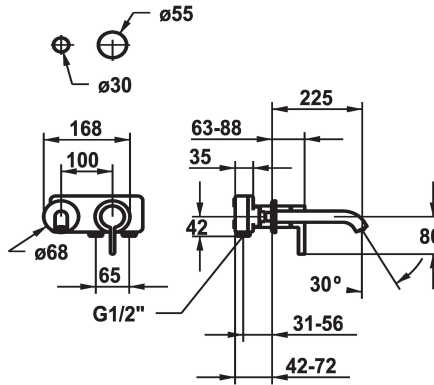

## KWC BEVO

Trim kit - Lever mixer - Basin

Modell-Linie: BEVO | 11.422.064.176

Taps | Manual taps

KWC-No.
<b>125190</b> chromeline, A 175, Trim kit
<b>125191</b> chromeline, A 225, Trim kit
<b>125399</b> matt black, A 175, Trim kit
<b>125400</b> matt black, A 225, Trim kit
<b>125401</b> brushed steel, A 175, Trim kit
<b>125402</b> brushed steel, A 225, Trim kit

Color code	Projection A
chromeline	A 175
chromeline	A 225
brushed steel	A 175
brushed steel	A 225

- \* Trim kit Lever mixer
- \* EcoProtect - water-saving device
- \* Fixed spout
- Neoperl® Caché® CS, Coin Slot
- \* OptimalSpace - ample space for washing or working
- \* KWC cartridge M 35 H

- with ceramic discs
- flow rate and temperature continuously variable
- \* To be ordered separately:
- Unit for concealed installation ½" 39.001.401.931
- \* To be ordered separately (optional or if necessary):
- Extension set 20 mm Z.536.333

Technical Data
Flow rate
Spout
Diameter
Handling
Color code
Installation type
Faucet_typ
Acoustic group
Concealed unit
Projection A
Energy label
material

5 l/min (3 bar)
fixed
168 x 68
front lever
matt black
Wall mounted
Lever mixer
I
Trim kit
A 225
A
Brass