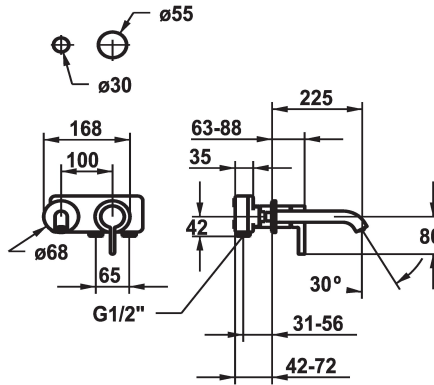

KWC BEVO

Trim kit - Lever mixer - Basin

Modell-Linie: BEVO | 11.422.064.176

Hanat | Käsitönnöiset hanat

KWC-No.
125190 chromeline, A 175, Trim kit
125191 chromeline, A 225, Trim kit
125399 matt black, A 175, Trim kit
125400 matt black, A 225, Trim kit
125401 brushed steel, A 175, Trim kit
125402 brushed steel, A 225, Trim kit

ATT-KWC-FARBCODE	Projection_A
chromeline	A175
chromeline	A225
brushed steel	A175
brushed steel	A225

- * Trim kit Lever mixer
- * EcoProtect - water-saving device
- * Fixed spout
- Neoperl® Caché® CS, Coin Slot
- * OptimalSpace - ample space for washing or working
- * KWC cartridge M 35 H

- with ceramic discs
- flow rate and temperature continuously variable
- * To be ordered separately:
- Unit for concealed installation ½" 39.001.401.931
- * To be ordered separately (optional or if necessary):
- Extension set 20 mm Z.536.333

Tekniset tiedot

A_Spout_Spray
Spout
Halkaisija
Handling
ATT-KWC-FARBCODE
Installation_type
Faucet_typ
G_Acoustic_group
ATT-KWC-UNTERPUTZ
Projection_A
EnergyLabelCH
Materiaali
lviCode

5 l/min (3 bar)
Kiinnitetty
168x68
frontbedient
matt black
Seinäasennus
Hebelmischer
I
FM-Set
A225
A
Messinki
0