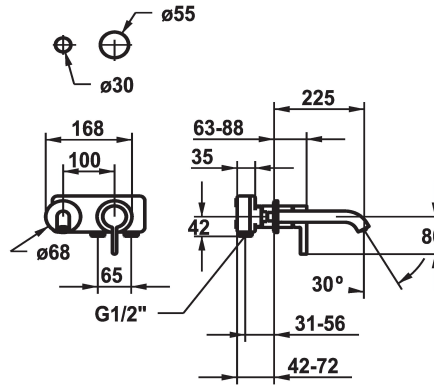

KWC BEVO

Trim kit - Lever mixer - Basin

Modell-Linie: BEVO | 11.422.064.176

Armatura umywalkowa | Armatura jednouchwytowa

KWC-No.
125190 chromeline, A 175, Trim kit
125191 chromeline, A 225, Trim kit
125399 matt black, A 175, Trim kit
125400 matt black, A 225, Trim kit
125401 brushed steel, A 175, Trim kit
125402 brushed steel, A 225, Trim kit

ATT-KWC-FARBCODE	Projection_A
chromeline	A175
chromeline	A225
brushed steel	A175
brushed steel	A225

- * Trim kit Lever mixer
- * EcoProtect - water-saving device
- * Fixed spout
- Neoperl® Caché® CS, Coin Slot
- * OptimalSpace - ample space for washing or working
- * KWC cartridge M 35 H

- with ceramic discs
- flow rate and temperature continuously variable
- * To be ordered separately:
- Unit for concealed installation ½" 39.001.401.931
- * To be ordered separately (optional or if necessary):
- Extension set 20 mm Z.536.333

Dane techniczne

A_Spout_Spray
ATT-KWC-AUSLAUF
średnicy
Handling
ATT-KWC-FARBCODE
Installation_type
Faucet_typ
G_Acoustic_group
ATT-KWC-UNTERPUTZ
Projection_A
EnergyLabelCH
Materiał

5 l/min (3 bar)
fest
168x68
frontbedient
matt black
Montaż naścienny
Hebelmischer
I
FM-Set
A225
A
Mosiądz