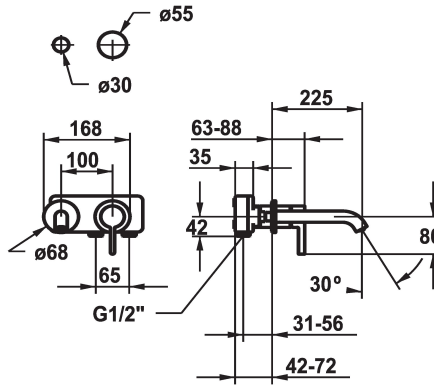

KWC BEVO

Trim kit - Lever mixer - Basin

Modell-Linie: BEVO | 11.422.064.176
Kranar | Hydraulické armatúry

KWC-No.
125190 chromeline, A 175, Trim kit
125191 chromeline, A 225, Trim kit
125399 matt black, A 175, Trim kit
125400 matt black, A 225, Trim kit
125401 brushed steel, A 175, Trim kit
125402 brushed steel, A 225, Trim kit

ATT-KWC-FARBCODE	Projection_A
chromeline	A175
chromeline	A225
brushed steel	A175
brushed steel	A225

- * Trim kit Lever mixer
- * EcoProtect - water-saving device
- * Fixed spout
- Neoperl® Caché® CS, Coin Slot
- * OptimalSpace - ample space for washing or working
- * KWC cartridge M 35 H

- with ceramic discs
- flow rate and temperature continuously variable
- * To be ordered separately:
- Unit for concealed installation ½" 39.001.401.931
- * To be ordered separately (optional or if necessary):
- Extension set 20 mm Z.536.333

Technical Data

A_Spout_Spray
ATT-KWC-AUSLAUF
Diameter
Handling
ATT-KWC-FARBCODE
Installation_type
Faucet_typ
G_Acoustic_group
ATT-KWC-UNTERPUTZ
Projection_A
EnergyLabelCH
Material

5 l/min (3 bar)
fest
168x68
frontbedient
matt black
Vägghmontering
Hebelmischer
I
FM-Set
A225
A
Mässing