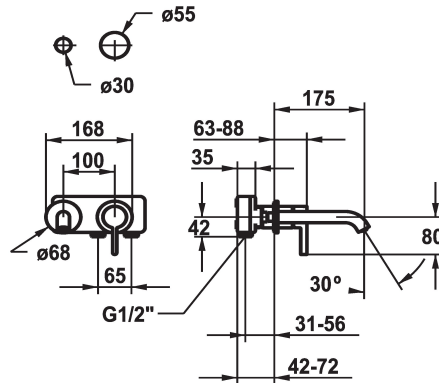

## KWC BEVO

Trim kit - Lever mixer - Basin

Modell-Linie: BEVO | 11.422.063.177

Taps | Manual taps

### KWC-No.

**125190**  
chromeline, A 175, Trim kit

**125191**  
chromeline, A 225, Trim kit

**125399**  
matt black, A 175, Trim kit

**125400**  
matt black, A 225, Trim kit

**125401**  
brushed steel, A 175, Trim kit

### Technical Data

Flow rate	5 l/min (3 bar)
Spout	fixed
Diameter	168 x 68
Handling	front lever
Color code	brushed steel
Installation type	Wall mounted
Faucet_typ	Basin1
Acoustic group	yes
Concealed unit	Trim kit
Projection A	A 175
Energy label	A
material	Brass

Flow rate	5 l/min (3 bar)
Spout	fixed
Diameter	168 x 68
Handling	front lever
Color code	brushed steel
Installation type	Wall mounted
Faucet_typ	Basin1
Acoustic group	yes
Concealed unit	Trim kit
Projection A	A 175
Energy label	A
material	Brass