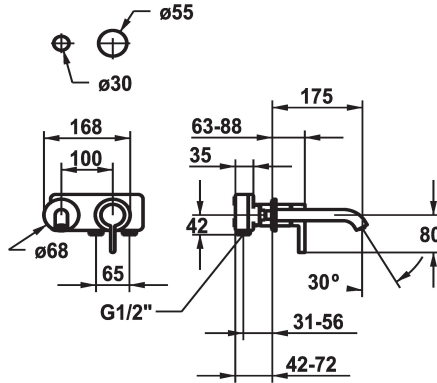

KWC BEVO

Trim kit - Lever mixer - Basin

Modell-Linie: BEVO | 11.422.063.177

Taps | Manual taps

| KWC-No. |
|---|
| 125190 chromeline, A 175, Trim kit |
| 125191 chromeline, A 225, Trim kit |
| 125399 matt black, A 175, Trim kit |
| 125400 matt black, A 225, Trim kit |
| 125401 brushed steel, A 175, Trim kit |
| 125402 brushed steel, A 225, Trim kit |

| Color code | Projection A |
|---------------|--------------|
| chromeline | A 175 |
| chromeline | A 225 |
| brushed steel | A 175 |
| brushed steel | A 225 |

- * Trim kit Lever mixer
- * EcoProtect - water-saving device
- * Fixed spout
- Neoperl® Caché® CS, Coin Slot
- * OptimalSpace - ample space for washing or working
- * KWC cartridge M 35 H

- with ceramic discs
- flow rate and temperature continuously variable
- * To be ordered separately:
- Unit for concealed installation ½" 39.001.401.931
- * To be ordered separately (optional or if necessary):
- Extension set 20 mm Z.536.333

| |
|-----------------|
| 5 l/min (3 bar) |
| fixed |
| 168 x 68 |
| front lever |
| brushed steel |
| Wall mounted |
| Basin1 |
| yes |
| Trim kit |
| A 175 |
| A |
| Brass |

Mandatory Accessories

KWC BEVO