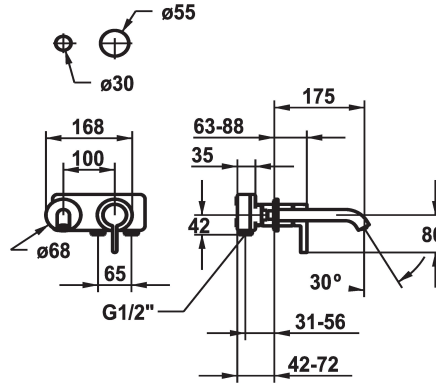

KWC BEVO

Trim kit - Lever mixer - Basin

Modell-Linie: BEVO | 11.422.063.177

Hanat | Käsitönnöiset hanat

KWC-No.
125190 chromeline, A 175, Trim kit
125191 chromeline, A 225, Trim kit
125399 matt black, A 175, Trim kit
125400 matt black, A 225, Trim kit
125401 brushed steel, A 175, Trim kit
125402 brushed steel, A 225, Trim kit

ATT-KWC-FARBCODE	Projection_A
chromeline	A175
chromeline	A225
brushed steel	A175
brushed steel	A225

- * Trim kit Lever mixer
- * EcoProtect - water-saving device
- * Fixed spout
- Neoperl® Caché® CS, Coin Slot
- * OptimalSpace - ample space for washing or working
- * KWC cartridge M 35 H

- with ceramic discs
- flow rate and temperature continuously variable
- * To be ordered separately:
- Unit for concealed installation ½" 39.001.401.931
- * To be ordered separately (optional or if necessary):
- Extension set 20 mm Z.536.333

Tekniset tiedot

A_Spout_Spray
Spout
Halkaisija
Handling
ATT-KWC-FARBCODE
Installation_type
Faucet_typ
G_Acoustic_group
ATT-KWC-UNTERPUTZ
Projection_A
EnergyLabelCH
Materiaali
lviCode

5 l/min (3 bar)
Kiinnitetty
168x68
frontbedient
brushed steel
Seinäasennus
01
yes
FM-Set
A175
A
Messinki
0