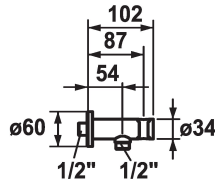

KWC SHOWERCULTURE

Hose connection

Modell-Linie: **SHOWERCULTURE** | 26.000.612.177

Showers | Complementary parts showers

KWC-No.

122542
chromeline

125405
matt black

125406
brushed steel

Color code

chrome

matt black

brushed steel

* Hose connection
- with integrated shower bracket

* Intrinsicly safe against backflow
* Connecting thread 1/2"

Technical Data

Diameter	D60
Color code	brushed steel
Installation_type	Wall mounted
Faucet_typ	Hose connection
Measure_L	L 54
material	Brass

Diameter	D60
Color code	brushed steel
Installation_type	Wall mounted
Faucet_typ	Hose connection
Measure_L	L 54
material	Brass