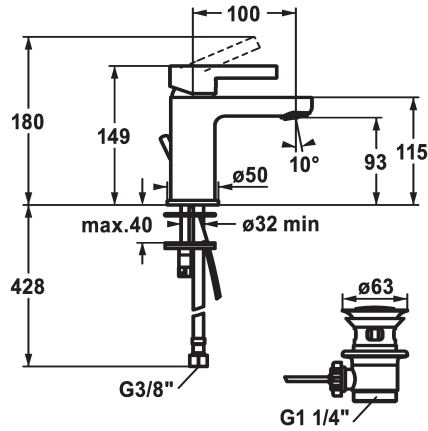

## KWC FIT

Lever mixer - Basin

Modell-Linie: FIT | 12.548.041.000FL

Umyvadlové armatury | Hydraulické armatury

### KWC-No.

**125414**

chromeline, A 100, flexible connection hoses, with pop-up valve

**125415**

chromeline, A 100, flexible connection hoses, without pop-up valve

- \* Lever mixer
- \* EcoProtect - water-saving device
- \* Fixed spout
- Neoperl® Perlator®
- \* KWC cartridge M 35 OP
- with ceramic discs
- flow rate and temperature continuously variable

### ATT-KWC- ABLAUFGARNITUR

mit\_Ablaufgarnitur

ohne\_Ablaufgarnitur

- temperature limitation
- \* Flexible connection hoses 3/8"
- \* Fastening by means of stud bolt M8 x 1
- \* Mounting hole size ø35 mm
- \* Scope of delivery:
- KWC pop-up valve Z.538.581.000

Faucet\_typ

Measure\_Height

G\_Acoustic group

Projection\_A

EnergyLabelCH

ATT-KWC-MASS-WASSERAUSTRITT

Materiál

5 l/min (3 bar)