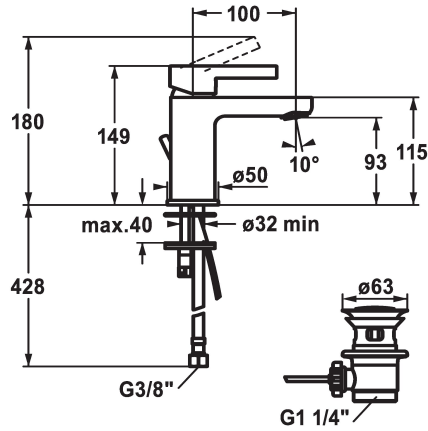

KWC FIT

Lever mixer - Basin

Modell-Linie: FIT | 12.548.041.000FL

Hanat | Käsi­käyt­toiset hanat

KWC-No.

125414

chromeline, A 100, flexible connection hoses, with pop-up valve

125415

chromeline, A 100, flexible connection hoses, without pop-up valve

- * Lever mixer
- * EcoProtect - water-saving device
- * Fixed spout
- Neoperl® Perlator®
- * KWC cartridge M 35 OP
- with ceramic discs
- flow rate and temperature continuously variable

ATT-KWC- ABLAUF­GARNITUR

mit_Ablaufgarnitur

ohne_Ablaufgarnitur

- temperature limitation
- * Flexible connection hoses 3/8"
- * Fastening by means of stud bolt M8 x 1
- * Mounting hole size ø35 mm
- * Scope of delivery:
- KWC pop-up valve Z.538.581.000

KWC FIT Lever mixer - Basin

Modell-Linie: FIT | 12.548.041.000FL
Hanat | Käsi­käyt­toiset hanat

Cartridge M 35 OP

538331
Z.537.710
