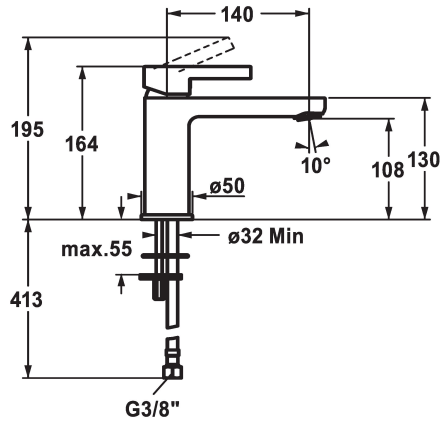

KWC FIT

Lever mixer - Basin

Modell-Linie: FIT | 12.548.052.000FL

Hanat | Käsi­käyt­toiset hanat

KWC-No.

125417

chromeline, A 140, flexible connection hoses, with pop-up valve

125418

chromeline, A 140, flexible connection hoses, without pop-up valve

- * Lever mixer
- * EcoProtect - water-saving device
- * Fixed spout
- Neoperl® Perlator®
- * OptimalSpace - ample space for washing or working
- * KWC cartridge M 35 OP

ATT-KWC- ABLAUFGARNITUR

mit_Ablaufgarnitur

ohne_Ablaufgarnitur

- with ceramic discs
- flow rate and temperature continuously variable
- temperature limitation
- * Flexible connection hoses 3/8"
- * Fastening by means of stud bolt 2x M6 x 1
- * Mounting hole size ø35 mm

KWC FIT Lever mixer - Basin

Modell-Linie: FIT | 12.548.052.000FL
Hanat | Käsi­käyt­toiset hanat

Cartridge M 35 OP

538331
Z.537.710
