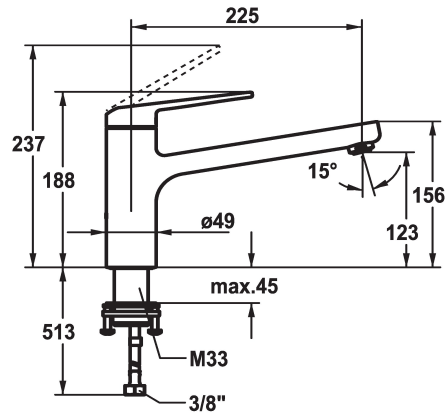

KWC DOMO 6.0 Lever mixer - Kitchen

Modell-Linie: DOMO 6.0 | 10.661.523.000FL
Umyvadlové armatury | Hydraulické armatury

KWC-No.

125480
chromeline, A 225, flexible connection hoses

- * Lever mixer
- * Swivel spout 150°
- Neoperl® Cascade® SLC
- * OptimalSpace - ample space for washing or working
- * KWC cartridge M 35 S
- with ceramic discs

- flow rate and temperature continuously variable
- temperature limitation
- * Flexible connection hoses 3/8"
- * QuickInstallation - Fastening via threaded connection with locking screws
- * Mounting hole size ø35 mm

Technické údaje

A_Spout_Spray
Connection
ATT-KWC-AUSLAUF
Handling
ATT-KWC-FARBCODE
Installation_type
Faucet_typ
Measure_Height
G_Acoustic_group
Projection_A
EnergyLabelCH
ATT-KWC-MASS-WASSERAUSTRITT
Material

12 l/min (3 bar)
Flexible_Anschlusschläuche
schwenkbar
topbedient
chromeline
Standmontage
01
188
yes
A225
B
123
mosaz