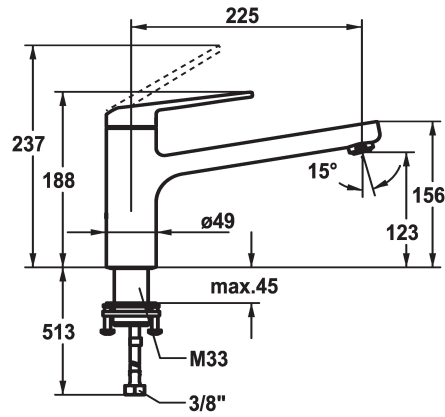

KWC DOMO 6.0 Lever mixer - Kitchen

Modell-Linie: DOMO 6.0 | 10.661.523.000FL
Taps | Manual taps

KWC-No.

125480

chromeline, A 225, flexible connection hoses

- * Lever mixer
- * Swivel spout 150°
- Neoperl® Cascade® SLC
- * OptimalSpace - ample space for washing or working
- * KWC cartridge M 35 S
- with ceramic discs

- flow rate and temperature continuously variable
- temperature limitation
- * Flexible connection hoses 3/8"
- * QuickInstallation - Fastening via threaded connection with locking screws
- * Mounting hole size ø35 mm

Technical Data

Flow rate
Connection
Spout
Handling
Color code
Installation type
Faucet_typ
Dimension Height
Acoustic group
Projection A
Energy label
Dimension Water outlet
material

12 l/min (3 bar)
Flexible connection hoses
swivel
top lever
chromeline
Pillar installation
Faucet
188
yes
A 225
B
123
Brass