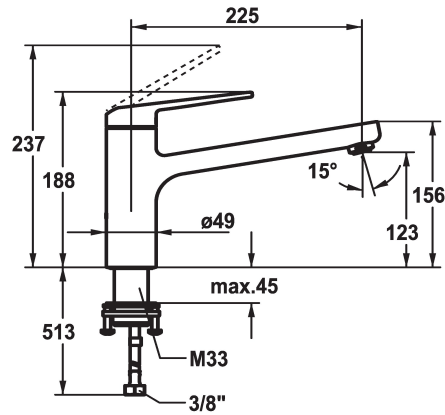

KWC DOMO 6.0 Lever mixer - Kitchen

Modell-Linie: DOMO 6.0 | 10.661.523.000FL
Taps | Manual taps

KWC-No.

125480
chromeline, A 225, flexible connection hoses

- * Lever mixer
- * Swivel spout 150°
- Neoperl® Cascade® SLC
- * OptimalSpace - ample space for washing or working
- * KWC cartridge M 35 S
- with ceramic discs

- flow rate and temperature continuously variable
- temperature limitation
- * Flexible connection hoses 3/8"
- * QuickInstallation - Fastening via threaded connection with locking screws
- * Mounting hole size ø35 mm

Technical Data

Flow rate
Connection
Spout
Handling
Color code
Installation type
Faucet_typ
Measure Height
Acoustic group
Projection A
Energy label
Dimension Water outlet
material

12 l/min (3 bar)
Flexible connection hoses
swivel
top lever
chromeline
Pillar installation
Faucet
188
yes
A 225
B
123
Brass