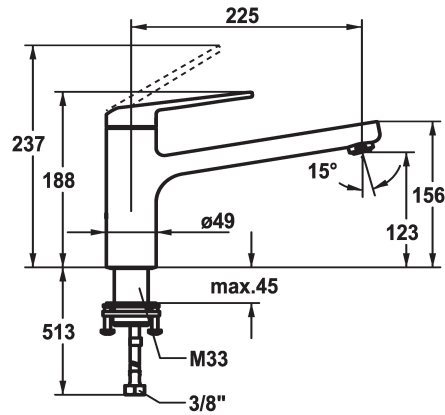

KWC DOMO 6.0 Lever mixer - Kitchen

Modell-Linie: DOMO 6.0 | 10.661.523.000FL
Hanat | Käsi­käyt­toiset hanat

KWC-No.

125480
chromeline, A 225, flexible connection hoses

- * Lever mixer
- * Swivel spout 15°
- Neoperl® Cascade® SLC
- * OptimalSpace - ample space for washing or working
- * KWC cartridge M 35 S
- with ceramic discs

- flow rate and temperature continuously variable
- temperature limitation
- * Flexible connection hoses 3/8"
- * QuickInstallation - Fastening via threaded connection with locking screws
- * Mounting hole size ø35 mm

Tekniset tiedot

A_Spout_Spray
Connection
Spout
Handling
ATT-KWC-FARBCODE
Installation_type
Faucet_typ
Measure_Height
G_Acoustic_group
Projection_A
EnergyLabelCH
ATT-KWC-MASS-WASSERAUSTRITT
Materiaali
lviCode

12 l/min (3 bar)
Flexible_Anschluss­schläuche
schwenkbar
topbedient
chromeline
Standmontage
01
188
yes
A225
B
123
Messinki
0