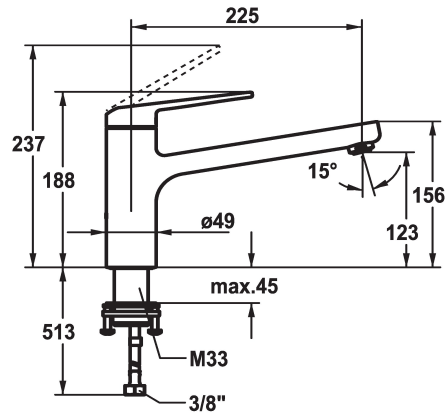

KWC DOMO 6.0 Lever mixer - Kitchen

Modell-Linie: DOMO 6.0 | 10.661.523.000FL
Armatura umywalkowa | Armatura jednouchwytywa

KWC-No.

125480
chromeline, A 225, flexible connection hoses

- * Lever mixer
- * Swivel spout 150°
- Neoperl® Cascade® SLC
- * OptimalSpace - ample space for washing or working
- * KWC cartridge M 35 S
- with ceramic discs

- flow rate and temperature continuously variable
- temperature limitation
- * Flexible connection hoses 3/8"
- * QuickInstallation - Fastening via threaded connection with locking screws
- * Mounting hole size ø35 mm

Dane techniczne

A_Spout_Spray
Connection
ATT-KWC-AUSLAUF
Handling
ATT-KWC-FARBCODE
Installation_type
Faucet_typ
Dimension Height
G_Acoustic_group
Projection_A
EnergyLabelCH
ATT-KWC-MASS-WASSERAUSTRITT
Material

12 l/min (3 bar)
Flexible_Anschlusschläuche
schwenkbar
topbedient
chromeline
Standmontage
01
188
1
A225
B
123
Mosiqdz