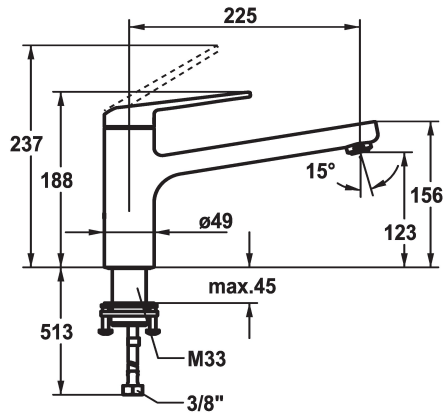

KWC DOMO 6.0 Lever mixer - Kitchen

Modell-Linie: DOMO 6.0 | 10.661.523.000FL
Kranar | Hydraulické armatúry

KWC-No.

125480
chromeline, A 225, flexible connection hoses

- * Lever mixer
- * Swivel spout 150°
- Neoperl® Cascade® SLC
- * OptimalSpace - ample space for washing or working
- * KWC cartridge M 35 S
- with ceramic discs

- flow rate and temperature continuously variable
- temperature limitation
- * Flexible connection hoses 3/8"
- * QuickInstallation - Fastening via threaded connection with locking screws
- * Mounting hole size ø35 mm

Technical Data

A_Spout_Spray
Connection
ATT-KWC-AUSLAUF
Handling
ATT-KWC-FARBCODE
Installation_type
Faucet_typ
Measure_Height
G_Acoustic_group
Projection_A
EnergyLabelCH
ATT-KWC-MASS-WASSERAUSTRITT
Material

12 l/min (3 bar)
Flexible_Anschlusschläuche
schwenkbar
topbedient
chromeline
Standmontage
01
188
1
A225
B
123
Mässing