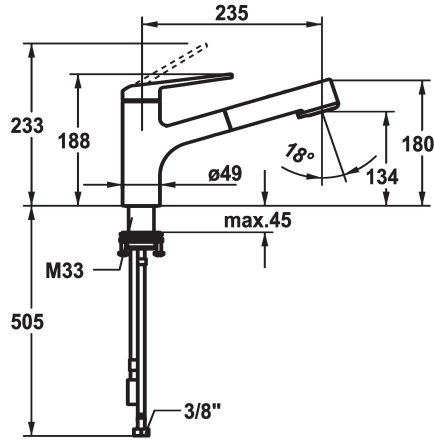

KWC DOMO 6.0 Lever mixer - Kitchen

Modell-Linie: DOMO 6.0 | 10.661.533.000FL
Umyvadlové armatury | Hydraulické armatury

KWC-No.

125481
chromeline, A 235, flexible connection hoses

- * Lever mixer
- * TouchProtect - anti-scald protection thanks to the "double skin" principle
- * Intrinsicly safe against backflow
- * Pull-out spray
 - SprayClean - easy to clean and actively prevents limescale buildup
 - up to 600 mm pull-out length
 - TripleClean - Normal, soft, and power stream modes
 - hose surface to fit faucet surface
 - QuickConnect - Simple hose connection system

- * Hose guide, swivelling 120°
- * EasyLock - a pull-out spray that easily slides back into place
- * OptimalSpace - ample space for washing or working
- * KWC cartridge M 35 S
 - with ceramic discs
 - flow rate and temperature continuously variable
 - temperature limitation
- * Flexible connection hoses 3/8"
- * QuickInstallation - Fastening via threaded connection with locking screws
- * Mounting hole size ø35 mm

Technické údaje

ATT-KWC-A_AUSZUGBRAUSE_SIEB	9 l/min (3 bar)
ATT-KWC-A_AUSZUGBRAUSE_NORMAL	8 l/min (3 bar)
Connection	Flexible_Anschlussschläuche
ATT-KWC-AUSLAUF	schwenkbar
Handling	topbedient
Kitchen_spray	Auszugbrause
ATT-KWC-FARBCODE	chromeline
Installation_type	Standmontage
Faucet_typ	01
Measure_Height	188
G_Acoustic group	yes
Projection_A	A235
EnergyLabelCH	A
ATT-KWC-MASS-WASSERAUSTRITT	134
Materiál	mosaz