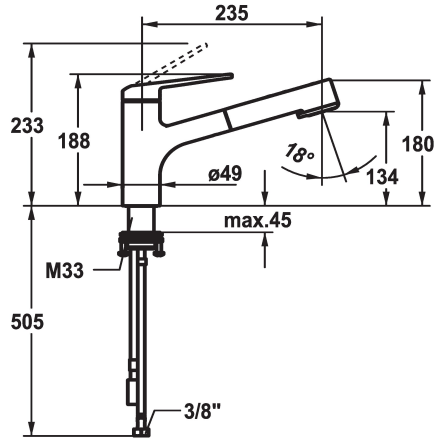

KWC DOMO 6.0 Lever mixer - Kitchen

Modell-Linie: DOMO 6.0 | 10.661.533.000FL
Taps | Manual taps

KWC-No.

125481
chromeline, A 235, flexible connection hoses

- * Lever mixer
- * TouchProtect - anti-scald protection thanks to the "double skin" principle
- * Intrinsicly safe against backflow
- * Pull-out spray
 - SprayClean - easy to clean and actively prevents limescale buildup
 - up to 600 mm pull-out length
 - TripleClean - Normal, soft, and power stream modes
 - hose surface to fit faucet surface
 - QuickConnect - Simple hose connection system

- * Hose guide, swivelling 120°
- * EasyLock - a pull-out spray that easily slides back into place
- * OptimalSpace - ample space for washing or working
- * KWC cartridge M 35 S
 - with ceramic discs
 - flow rate and temperature continuously variable
 - temperature limitation
- * Flexible connection hoses 3/8"
- * QuickInstallation - Fastening via threaded connection with locking screws
- * Mounting hole size ø35 mm

Technical Data

Flow rate needle spray
Flow rate normal spray
Connection
Spout
Handling
Kitchen_spray
Color code
Installation_type
Faucet_typ
Dimension Height
Acoustic group
Projection_A
Energy Label
Dimension Water outlet
material

9 l/min (3 bar)
8 l/min (3 bar)
Flexible connection hoses
swivel
top lever
Pull-out spray
chrome
Pillar installation
Faucet
188
Battery1
A 235
A
134
Brass