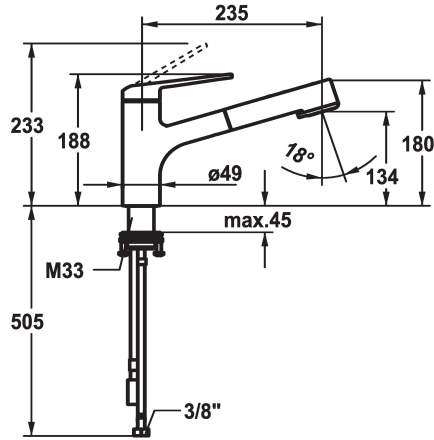

KWC DOMO 6.0 Lever mixer - Kitchen

Modell-Linie: DOMO 6.0 | 10.661.533.000FL
Taps | Manual taps

KWC-No.

125481
chromeline, A 235, flexible connection hoses

- * Lever mixer
- * TouchProtect - anti-scald protection thanks to the "double skin" principle
- * Inherently safe against backflow
- * Pull-out spray
 - SprayClean - easy to clean and actively prevents limescale buildup
 - up to 600 mm pull-out length
 - TripleClean - Normal, soft, and power stream modes
 - hose surface to fit faucet surface
 - QuickConnect - Simple hose connection system

- * Hose guide, swivelling 120°
- * EasyLock - a pull-out spray that easily slides back into place
- * OptimalSpace - ample space for washing or working
- * KWC cartridge M 35 S
 - with ceramic discs
 - flow rate and temperature continuously variable
 - temperature limitation
- * Flexible connection hoses 3/8"
- * QuickInstallation - Fastening via threaded connection with locking screws
- * Mounting hole size ø35 mm

Technical Data

Flow rate needle spray
Flow rate normal spray
Connection
Spout
Handling
Kitchenspray
Color code
Installation type
Faucet_typ
Dimension Height
Acoustic group
Projection A
Energy label
Dimension Water outlet
material

9 l/min (3 bar)
8 l/min (3 bar)
Flexible connection hoses
swivel
top lever
Pull-out spray
chromeline
Pillar installation
Lever mixer
188
I
A 235
A
134
Brass