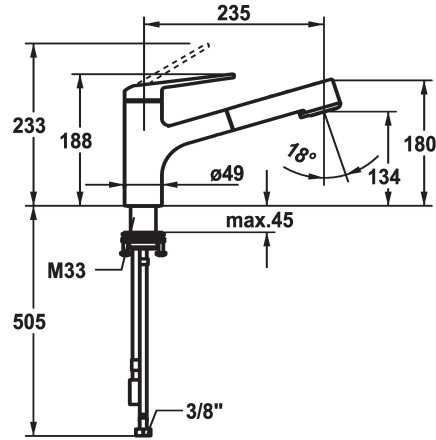

KWC DOMO 6.0 Lever mixer - Kitchen

Modell-Linie: DOMO 6.0 | 10.661.533.000FL
Taps | Manual taps

KWC-No.

125481
chromeline, A 235, flexible connection hoses

- * Lever mixer
- * TouchProtect - anti-scald protection thanks to the "double skin" principle
- * Inherently safe against backflow
- * Pull-out spray
 - SprayClean - easy to clean and actively prevents limescale buildup
 - up to 600 mm pull-out length
 - TripleClean - Normal, soft, and power stream modes
 - hose surface to fit faucet surface
 - QuickConnect - Simple hose connection system

- * Hose guide, swivelling 120°
- * EasyLock - a pull-out spray that easily slides back into place
- * OptimalSpace - ample space for washing or working
- * KWC cartridge M 35 S
 - with ceramic discs
 - flow rate and temperature continuously variable
 - temperature limitation
- * Flexible connection hoses 3/8"
- * QuickInstallation - Fastening via threaded connection with locking screws
- * Mounting hole size ø35 mm

Technical Data

Flow rate needle spray
Flow rate normal spray
Connection
Spout
Handling
Kitchenspray
Color code
Installation type
Faucet_typ
Measure Height
Acoustic group
Projection A
Energy label
Dimension Water outlet
material

9 l/min (3 bar)
8 l/min (3 bar)
Flexible connection hoses
swivel
top lever
Pull-out spray
chromeline
Pillar installation
Lever mixer
188
I
A 235
A
134
Brass