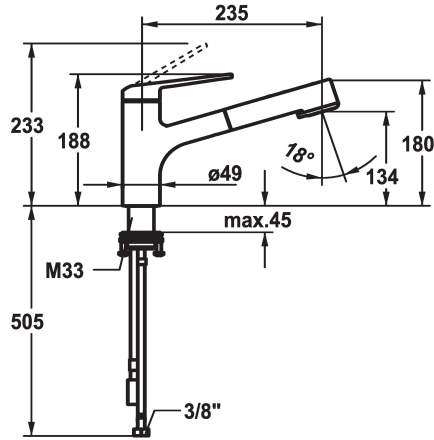

## KWC DOMO 6.0 Lever mixer - Kitchen

Modell-Linie: DOMO 6.0 | 10.661.533.000FL  
Hanat | Käsi­käyt­toiset hanat

### KWC-No.

**125481**  
chromeline, A 235, flexible connection hoses

- \* Lever mixer
- \* TouchProtect - anti-scald protection thanks to the "double skin" principle
- \* Intrinsicly safe against backflow
- \* Pull-out spray
  - SprayClean - easy to clean and actively prevents limescale buildup
  - up to 600 mm pull-out length
  - TripleClean - Normal, soft, and power stream modes
  - hose surface to fit faucet surface
  - QuickConnect - Simple hose connection system

- \* Hose guide, swivelling 120°
- \* EasyLock - a pull-out spray that easily slides back into place
- \* OptimalSpace - ample space for washing or working
- \* KWC cartridge M 35 S
  - with ceramic discs
  - flow rate and temperature continuously variable
  - temperature limitation
- \* Flexible connection hoses 3/8"
- \* QuickInstallation - Fastening via threaded connection with locking screws
- \* Mounting hole size  $\varnothing 35$  mm

### Tekniset tiedot

ATT-KWC-A_AUSZUGBRAUSE_SIEB	9 l/min (3 bar)
ATT-KWC-A_AUSZUGBRAUSE_NORMAL	8 l/min (3 bar)
Connection	Flexible_Anschluss­schläuche
Spout	schwenkbar
Handling	topbedient
Kitchen_spray	Auszugbrause
ATT-KWC-FARBCODE	chromeline
Installation_type	Standmontage
Faucet_typ	01
Measure_Height	188
G_Acoustic group	yes
Projection_A	A235
EnergyLabelCH	A
ATT-KWC-MASS-WASSERAUSTRITT	134
Materiali	Messinki
IviCode	0