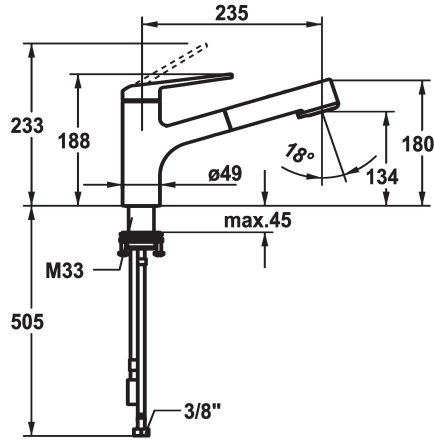

KWC DOMO 6.0 Lever mixer - Kitchen

Modell-Linie: DOMO 6.0 | 10.661.533.000FL
Armatura umywalkowa | Armatura jednouchwytywa

KWC-No.

125481
chromeline, A 235, flexible connection hoses

- * Lever mixer
- * TouchProtect - anti-scald protection thanks to the "double skin" principle
- * Intrinsicly safe against backflow
- * Pull-out spray
 - SprayClean - easy to clean and actively prevents limescale buildup
 - up to 600 mm pull-out length
 - TripleClean - Normal, soft, and power stream modes
 - hose surface to fit faucet surface
 - QuickConnect - Simple hose connection system

- * Hose guide, swivelling 120°
- * EasyLock - a pull-out spray that easily slides back into place
- * OptimalSpace - ample space for washing or working
- * KWC cartridge M 35 S
 - with ceramic discs
 - flow rate and temperature continuously variable
 - temperature limitation
- * Flexible connection hoses 3/8"
- * QuickInstallation - Fastening via threaded connection with locking screws
- * Mounting hole size ø35 mm

Dane techniczne

ATT-KWC-A_AUSZUGBRAUSE_SIEB	9 l/min (3 bar)
ATT-KWC-A_AUSZUGBRAUSE_NORMAL	8 l/min (3 bar)
Connection	Flexible_Anschlussschläuche
ATT-KWC-AUSLAUF	schwenkbar
Handling	topbedient
Kitchen_spray	Auszugbrause
ATT-KWC-FARBCODE	chromeline
Installation_type	Standmontage
Faucet_typ	01
Dimension Height	188
G_Acoustic group	1
Projection_A	A235
EnergyLabelCH	A
ATT-KWC-MASS-WASSERAUSTRITT	134
Material	Mosiqdz