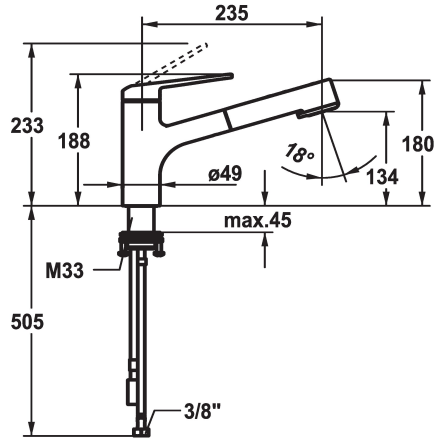

KWC DOMO 6.0 Lever mixer - Kitchen

Modell-Linie: DOMO 6.0 | 10.661.533.000FL
Kranar | Hydraulické armatúry

KWC-No.

125481
chromeline, A 235, flexible connection hoses

- * Lever mixer
- * TouchProtect - anti-scald protection thanks to the "double skin" principle
- * Intrinsicly safe against backflow
- * Pull-out spray
 - SprayClean - easy to clean and actively prevents limescale buildup
 - up to 600 mm pull-out length
 - TripleClean - Normal, soft, and power stream modes
 - hose surface to fit faucet surface
 - QuickConnect - Simple hose connection system

- * Hose guide, swivelling 120°
- * EasyLock - a pull-out spray that easily slides back into place
- * OptimalSpace - ample space for washing or working
- * KWC cartridge M 35 S
 - with ceramic discs
 - flow rate and temperature continuously variable
 - temperature limitation
- * Flexible connection hoses 3/8"
- * QuickInstallation - Fastening via threaded connection with locking screws
- * Mounting hole size ø35 mm

Technical Data

ATT-KWC-A_AUSZUGBRAUSE_SIEB	9 l/min (3 bar)
ATT-KWC-A_AUSZUGBRAUSE_NORMAL	8 l/min (3 bar)
Connection	Flexible_Anschlusschläuche
ATT-KWC-AUSLAUF	schwenkbar
Handling	topbedient
Kitchen_spray	Auszugbrause
ATT-KWC-FARBCODE	chromeline
Installation_type	Standmontage
Faucet_typ	01
Measure_Height	188
G_Acoustic group	1
Projection_A	A235
EnergyLabelCH	A
ATT-KWC-MASS-WASSERAUSTRITT	134
Material	Mässing