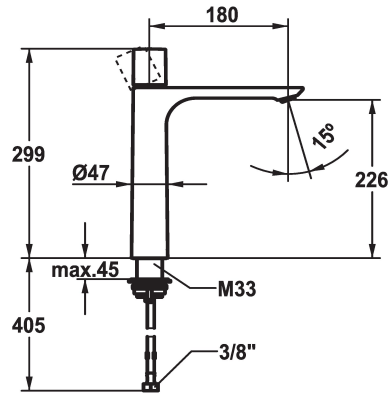

KWC ORA Lever mixer - Basin

Modell-Linie: ORA | 12.498.093.000FL
Umyvadlové armatury | Hydraulické armatury

KWC-No.

125488
chromeline, A 185, flexible connection hoses, without pop-up valve

- * Lever mixer
- * For top-mounted basins
- * EcoProtect - water-saving device
- * Fixed spout
- Neoperl® Perlator® SSR, swivelling jet regulator
- * OptimalSpace - ample space for washing or working
- * KWC cartridge M 35 OP

- with ceramic discs
- flow rate and temperature continuously variable
- * Flexible connection hoses 3/8"
- * QuickInstallation - Fastening via threaded connection with locking screws
- * Mounting hole size ø35 mm

Technické údaje

A_Spout_Spray
ATT-KWC-ABLAUFGARNITUR
Connection
ATT-KWC-AUSLAUF
Handling
ATT-KWC-FARBCODE
Installation_type
Faucet_typ
Measure_Height
G_Acoustic group
Projection_A
EnergyLabelCH
ATT-KWC-MASS-WASSERAUSTRITT
Materiál

4 l/min (3 bar)
ohne_Ablaufgarnitur
Flexible_Anschlusschläuche
fixovaná
topbedient
chromeline
für Waschschüssel
Hebelmischer
299
l
A180
A
226
mosaz