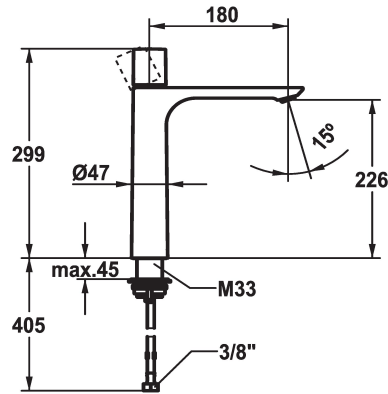

KWC ORA Lever mixer - Basin

Modell-Linie: ORA | 12.498.093.000FL
Taps | Manual taps

KWC-No.

125488
chromeline, A 185, flexible connection hoses, without pop-up valve

- * Lever mixer
- * For top-mounted basins
- * EcoProtect - water-saving device
- * Fixed spout
- Neoperl® Perlator® SSR, swivelling jet regulator
- * OptimalSpace - ample space for washing or working
- * KWC cartridge M 35 OP

- with ceramic discs
- flow rate and temperature continuously variable
- * Flexible connection hoses 3/8"
- * QuickInstallation - Fastening via threaded connection with locking screws
- * Mounting hole size ø35 mm

Technical Data

Flow rate
Pop-up_valve
Connection
Spout
Handling
Color code
Installation_type
Faucet_typ
Dimension Height
G_Acoustic group
Projection_A
Energy Label
Dimension Water outlet
material

4 l/min (3 bar)
without pop-up valve
Flexible connection hoses
fixed
top lever
chrome
for top-mounted sinks
Lever mixer
299
I
A 180
A
226
Brass