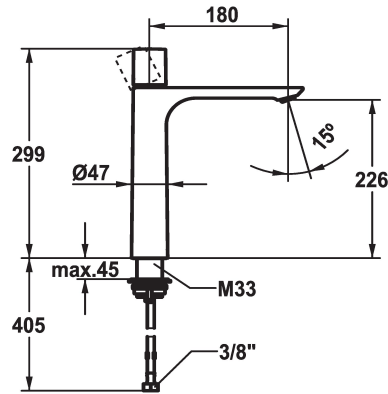

KWC ORA Lever mixer - Basin

Modell-Linie: ORA | 12.498.093.000FL
Taps | Manual taps

KWC-No.

125488
chromeline, A 185, flexible connection hoses, without pop-up valve

- * Lever mixer
- * For top-mounted basins
- * EcoProtect - water-saving device
- * Fixed spout
- Neoperl® Perlator® SSR, swivelling jet regulator
- * OptimalSpace - ample space for washing or working
- * KWC cartridge M 35 OP

- with ceramic discs
- flow rate and temperature continuously variable
- * Flexible connection hoses 3/8"
- * QuickInstallation - Fastening via threaded connection with locking screws
- * Mounting hole size ø35 mm

Technical Data

Flow rate
pop-up assembly
Connection
Spout
Handling
Color code
Installation type
Faucet_typ
Dimension Height
Acoustic group
Projection A
Energy label
Dimension Water outlet
material

4 l/min (3 bar)
without pop-up valve
Flexible connection hoses
fixed
top lever
chromeline
for top-mounted sinks
Lever mixer
299
I
A 180
A
226
Brass