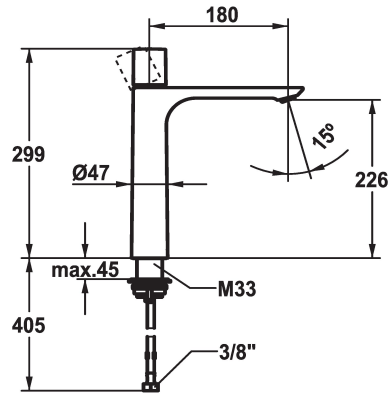

KWC ORA Lever mixer - Basin

Modell-Linie: ORA | 12.498.093.000FL
Taps | Manual taps

KWC-No.

125488
chromeline, A 185, flexible connection hoses, without pop-up valve

- * Lever mixer
- * For top-mounted basins
- * EcoProtect - water-saving device
- * Fixed spout
- Neoperl® Perlator® SSR, swivelling jet regulator
- * OptimalSpace - ample space for washing or working
- * KWC cartridge M 35 OP

- with ceramic discs
- flow rate and temperature continuously variable
- * Flexible connection hoses 3/8"
- * QuickInstallation - Fastening via threaded connection with locking screws
- * Mounting hole size $\varnothing 35$ mm

Technical Data

Flow rate
pop-up valve
Connection
Spout
Handling
Color code
Installation type
Faucet_typ
Measure Height
Acoustic group
Projection A
Energy label
Dimension Water outlet
material

4 l/min (3 bar)
without pop-up valve
Flexible connection hoses
fixed
top lever
chromeline
for top-mounted sinks
Lever mixer
299
I
A 180
A
226
Brass